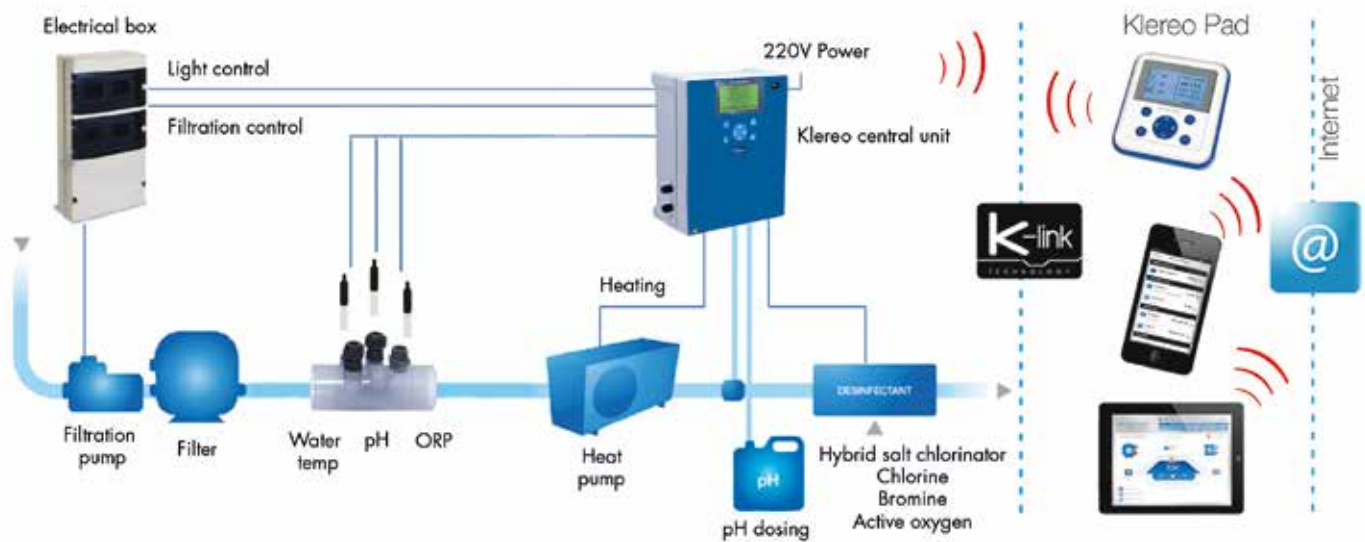

Benefits:

- connected to the existing electrical box
- an internet connection to consult and remotely control the functions of your pool
- permanent diagnosis and record of events in case of maintenance

The Domo Automation Kit includes:

- 1 electronic control unit 5 outputs
- 1 water temperature sensor
- 1 flow-switch sensor

A LIFE OF COMFORT

CONNECTED POOL

DOMO, for pool Automation

With Klereo Domo, you can control all functions of your pool : water treatment, filtration, heating, lighting, cleaning, etc. Automation of all these functions provide the best water quality with minimum of maintenance tasks.

Leader of automated and connected pool

10 YEARS OF EXPERTISE

All our products are designed engineered and made in France

OPERATION DIAGRAM OF THE KLEROO DOMO

ASK FOR KLEROO SOLUTIONS HERE:

Distributed by:

KLEROO
 5, rue du Chant des Oiseaux
 78360 MONTESSON
 FRANCE
 contact@klereo.com