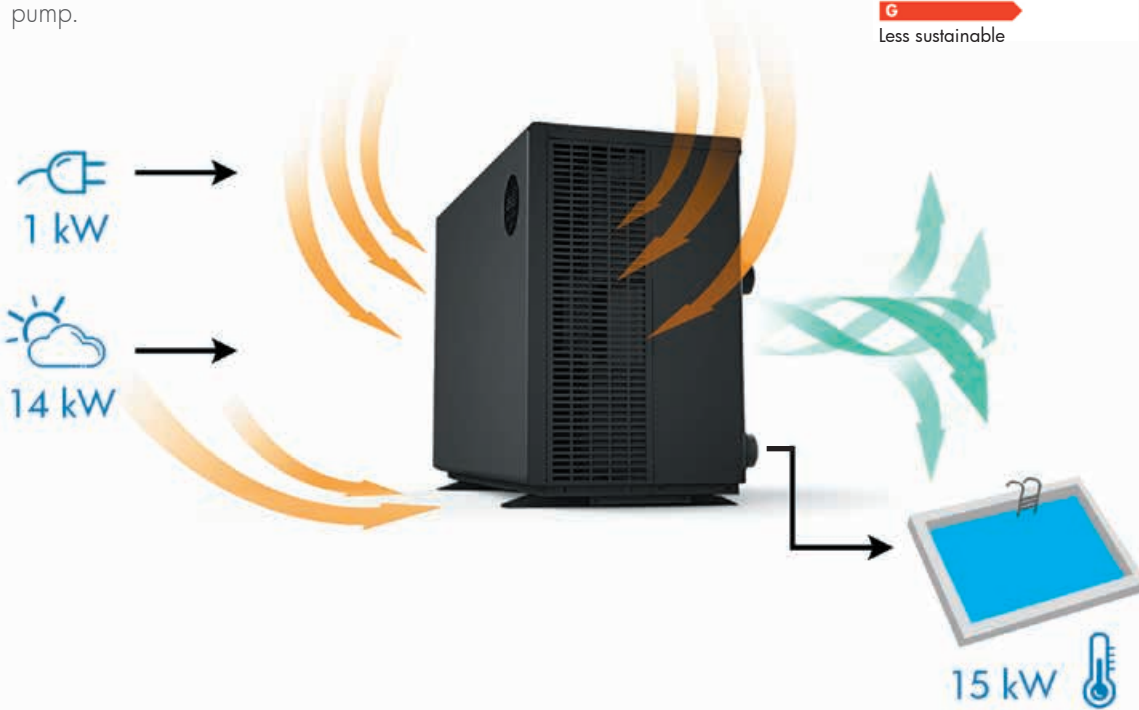

Performance with a COP up to 15

Reversible and self-defrosting heat pump, Klereo **THERM** offers high performance. For 1 kW of electricity consumed, the heat pump produces up to 15 kW to heat the pool water. It thus achieves more than 50% savings energy compared to a standard ON / OFF heat pump.

More sustainable

100% COMFORT
Ideal temperature
all year round