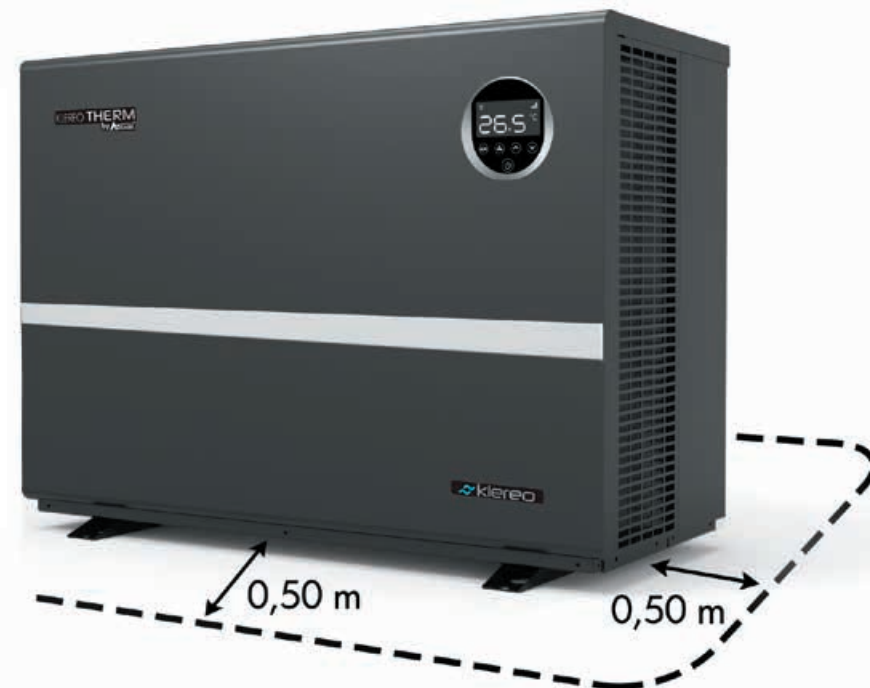

KLEREO THERM by Aquark

THE SWIMMING POOL IN ALL SEASONS

KLEROO THERM by Aquark

HEATING PUMP FOR SWIMMING POOL

↷ suitable for all pools operates from -10°C to +43°C outside temperature

Silence, elegance and performance

The Klereo **THERM** heat pump increase temperature of your swimming pool, in all seasons.

- + 40% performance thanks to the innovative twisted titanium exchanger
- EEV technology: Electronic Expansion Valve which increases the COP coefficient of performance by 20%
- Ultra silent thanks to the Mitsubishi DC inverter compressor and fan brushless motor (equivalent to noise of a fridge)
- Elegant and discreet with a reduced clearance zone (50 cm all around)
- Sustainable thanks to the use of R32 natural gas (68% less environment impact compared to R410A)
- 4 way valve for quick & efficient defrosting
- Connected, it communicates with Klereo automation systems. Internet Remote possible in case of failure
- Winter cover and anti-vibration fixation provided. Connectors diameter 50 mm

IF CONNECTED

Digital display & touchscreen
Reliable and use friendly

Silence: 12dB (A)
less that a On / Off
traditional heat pump

Performance with a COP up to 15

Reversible and self-defrosting heat pump, Klereo **THERM** offers high performance. For 1 kW of electricity consumed, the heat pump produces up to 15 kW to heat the pool water. It thus achieves more than 50% savings energy compared to a standard ON / OFF heat pump.