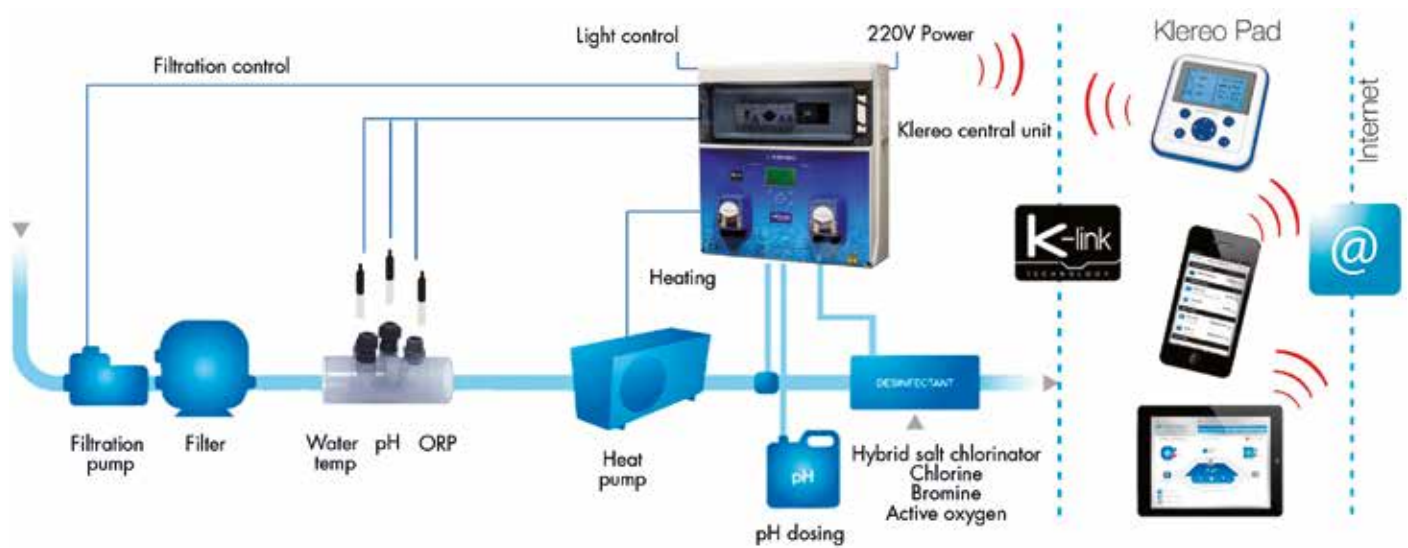

- Frost free protection function*

* optionnal

Anytime, anywhere, a complete control of your pool.

- Easy and preventive maintenance
 - Simple and intuitive control
 - A reliable and secure K-link communication protocol
 - Compatible with your smartphone, tablet or PC
- > requires the Kleroo connect kit (optional)

BIOCLIMATIC POOL by KLEREO™ for environment friendly swimming pool

KompactMaster manages the quality of water and continuously adjusts the parameters according to the measurements carried out (sun and UV, water and air temperature, etc.).

- ⊕ ENERGY SAVING
- ⊖ USE OF WATER
- ⊖ CHEMICALS

Leader of automated and connected pool

12 YEARS EXPERIENCE

All our products are designed,
engineered and made in France

OPERATION DIAGRAM OF THE KOMPACT MASTER